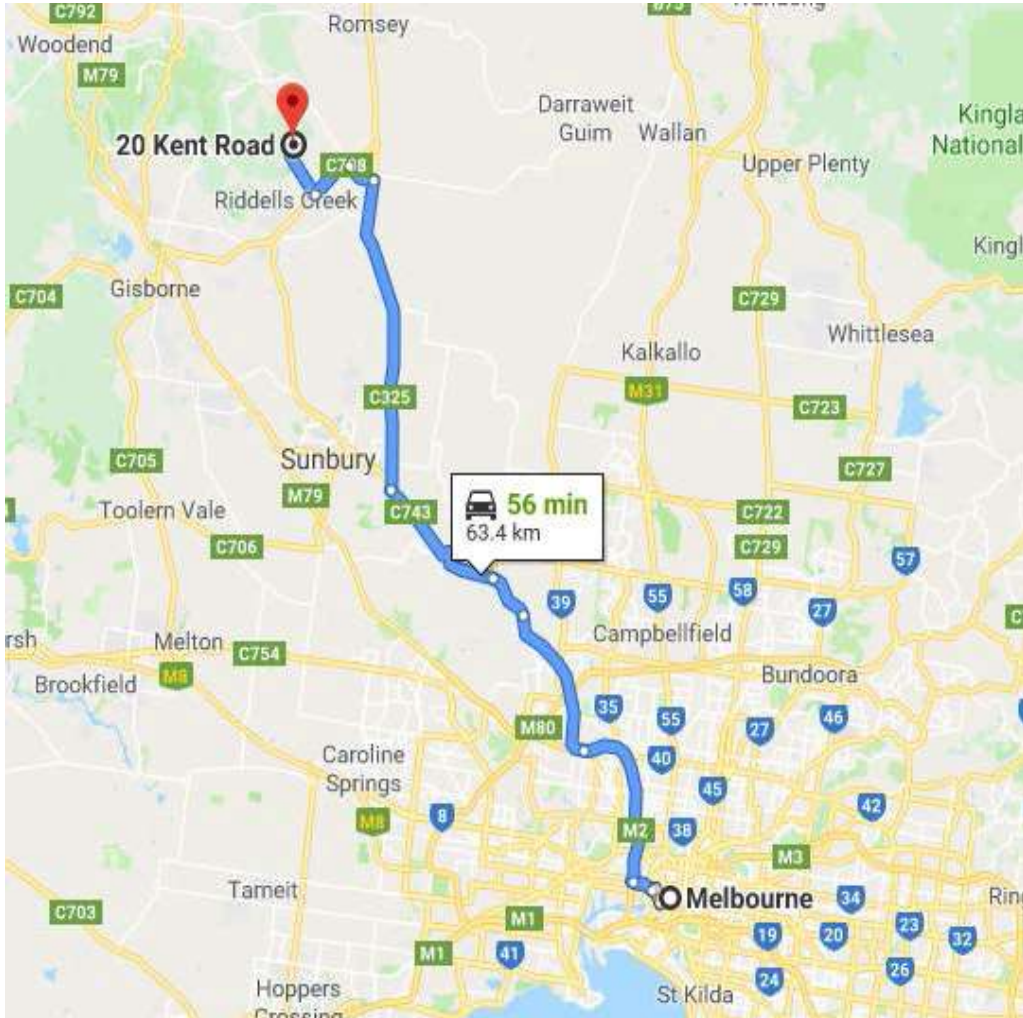

ROWALLAN GIRL GUIDE CAMP

DIRECTIONS TO ROWALLAN GIRL GUIDE CAMPSITE.

20 Kent Road, Riddells Creek, 3431

Get on Citylink/M2 towards State Rte 43/Airport/Bendigo/Hume Hwy Partial toll road	
Keep right at the fork to continue on Tullamarine Fwy/M2, follow signs for State Rte 43/M31/Melbourne Airport. Continue to follow M2	9.9 km
Continue onto Sunbury Rd/C743	3.0 km
At the roundabout, take the 2nd exit and stay on Sunbury Rd/C743	9.3 km
At the roundabout, take the 2nd exit onto Lancefield Rd/C325	18.7 km
Turn left onto Mullalys Rd	1.9 km
Turn left onto Kilmore Rd/C708 Turn right onto Mount Charlie Rd. Follow Mount Charlie Rd to Kent Rd.	2.9 km 3.5km