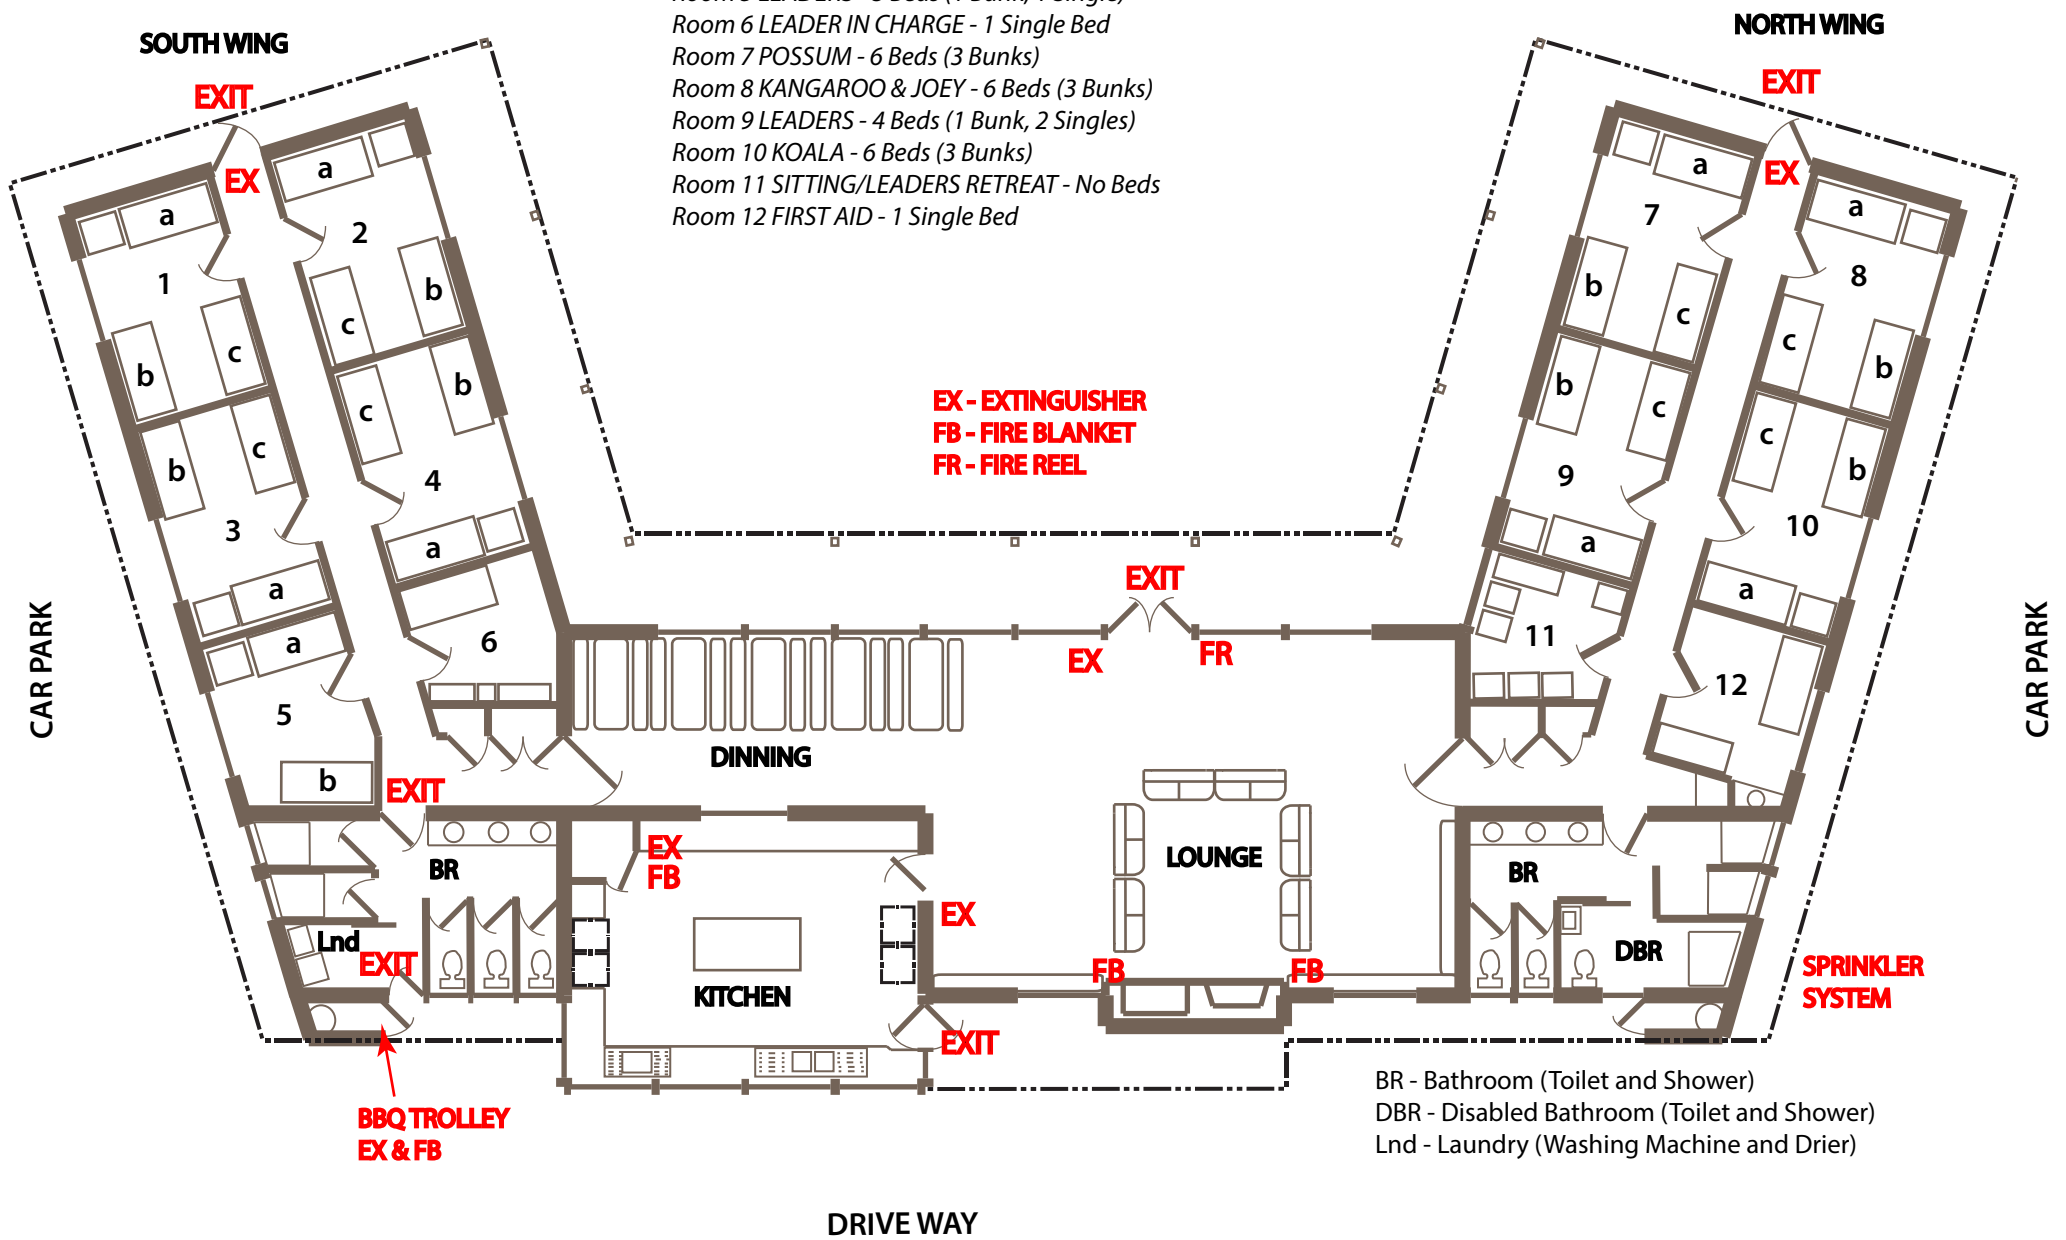

- Room 1 GALAH - 6 Beds (3 Bunks)
- Room 2 EMU - 6 Beds (3 Bunks)
- Room 3 KOOKABURRA - 6 Beds (3 Bunks)
- Room 4 COCKATOO - 6 Beds (3 Bunks)
- Room 5 LEADERS - 3 Beds (1 Bunk, 1 Single)
- Room 6 LEADER IN CHARGE - 1 Single Bed
- Room 7 POSSUM - 6 Beds (3 Bunks)
- Room 8 KANGAROO & JOEY - 6 Beds (3 Bunks)
- Room 9 LEADERS - 4 Beds (1 Bunk, 2 Singles)
- Room 10 KOALA - 6 Beds (3 Bunks)
- Room 11 SITTING/LEADERS RETREAT - No Beds
- Room 12 FIRST AID - 1 Single Bed

Example Bed Number:  
 1aT - Room 1, Bed a, Top  
 3bB - Room 3, Bed b, Bottom

BBQ TROLLEY  
EX & FB

BR - Bathroom (Toilet and Shower)  
 DBR - Disabled Bathroom (Toilet and Shower)  
 Lnd - Laundry (Washing Machine and Drier)